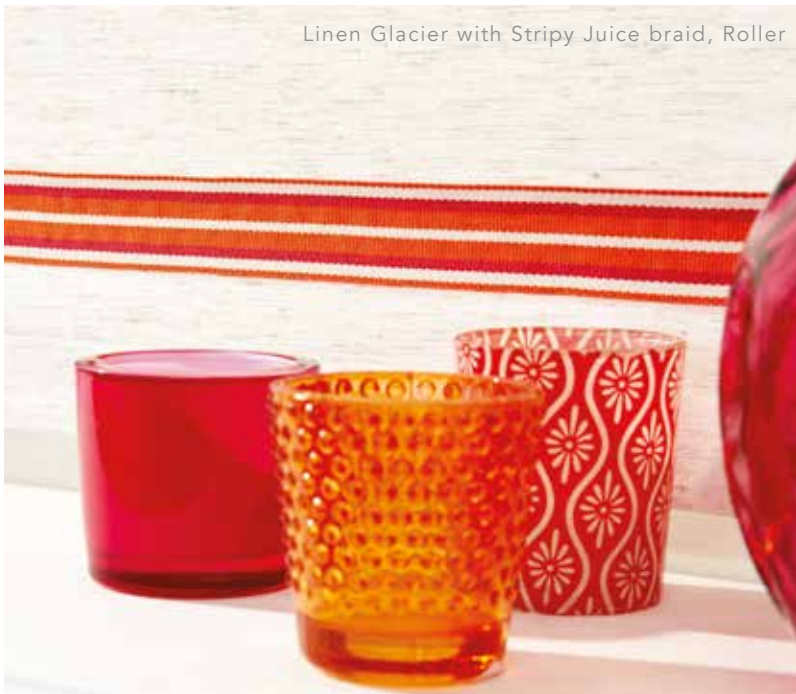

Sewn weights and Ice White Vogue headrail, Vertical
Tropicana Singapore Sling with Carnival Paradise Pink, Cantaloupe and Sunset louvres