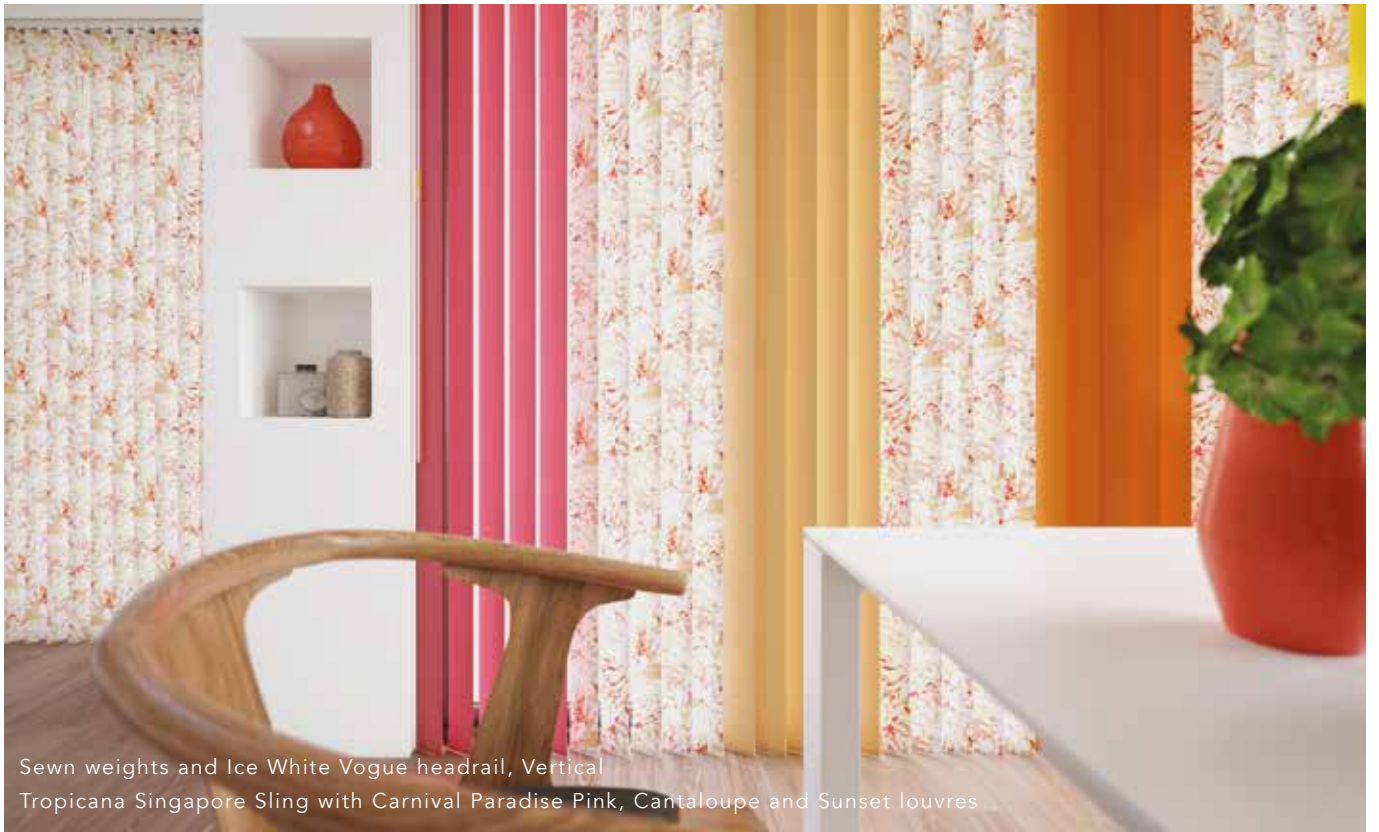

Linen Glacier with Stripy Juice braid, Roller